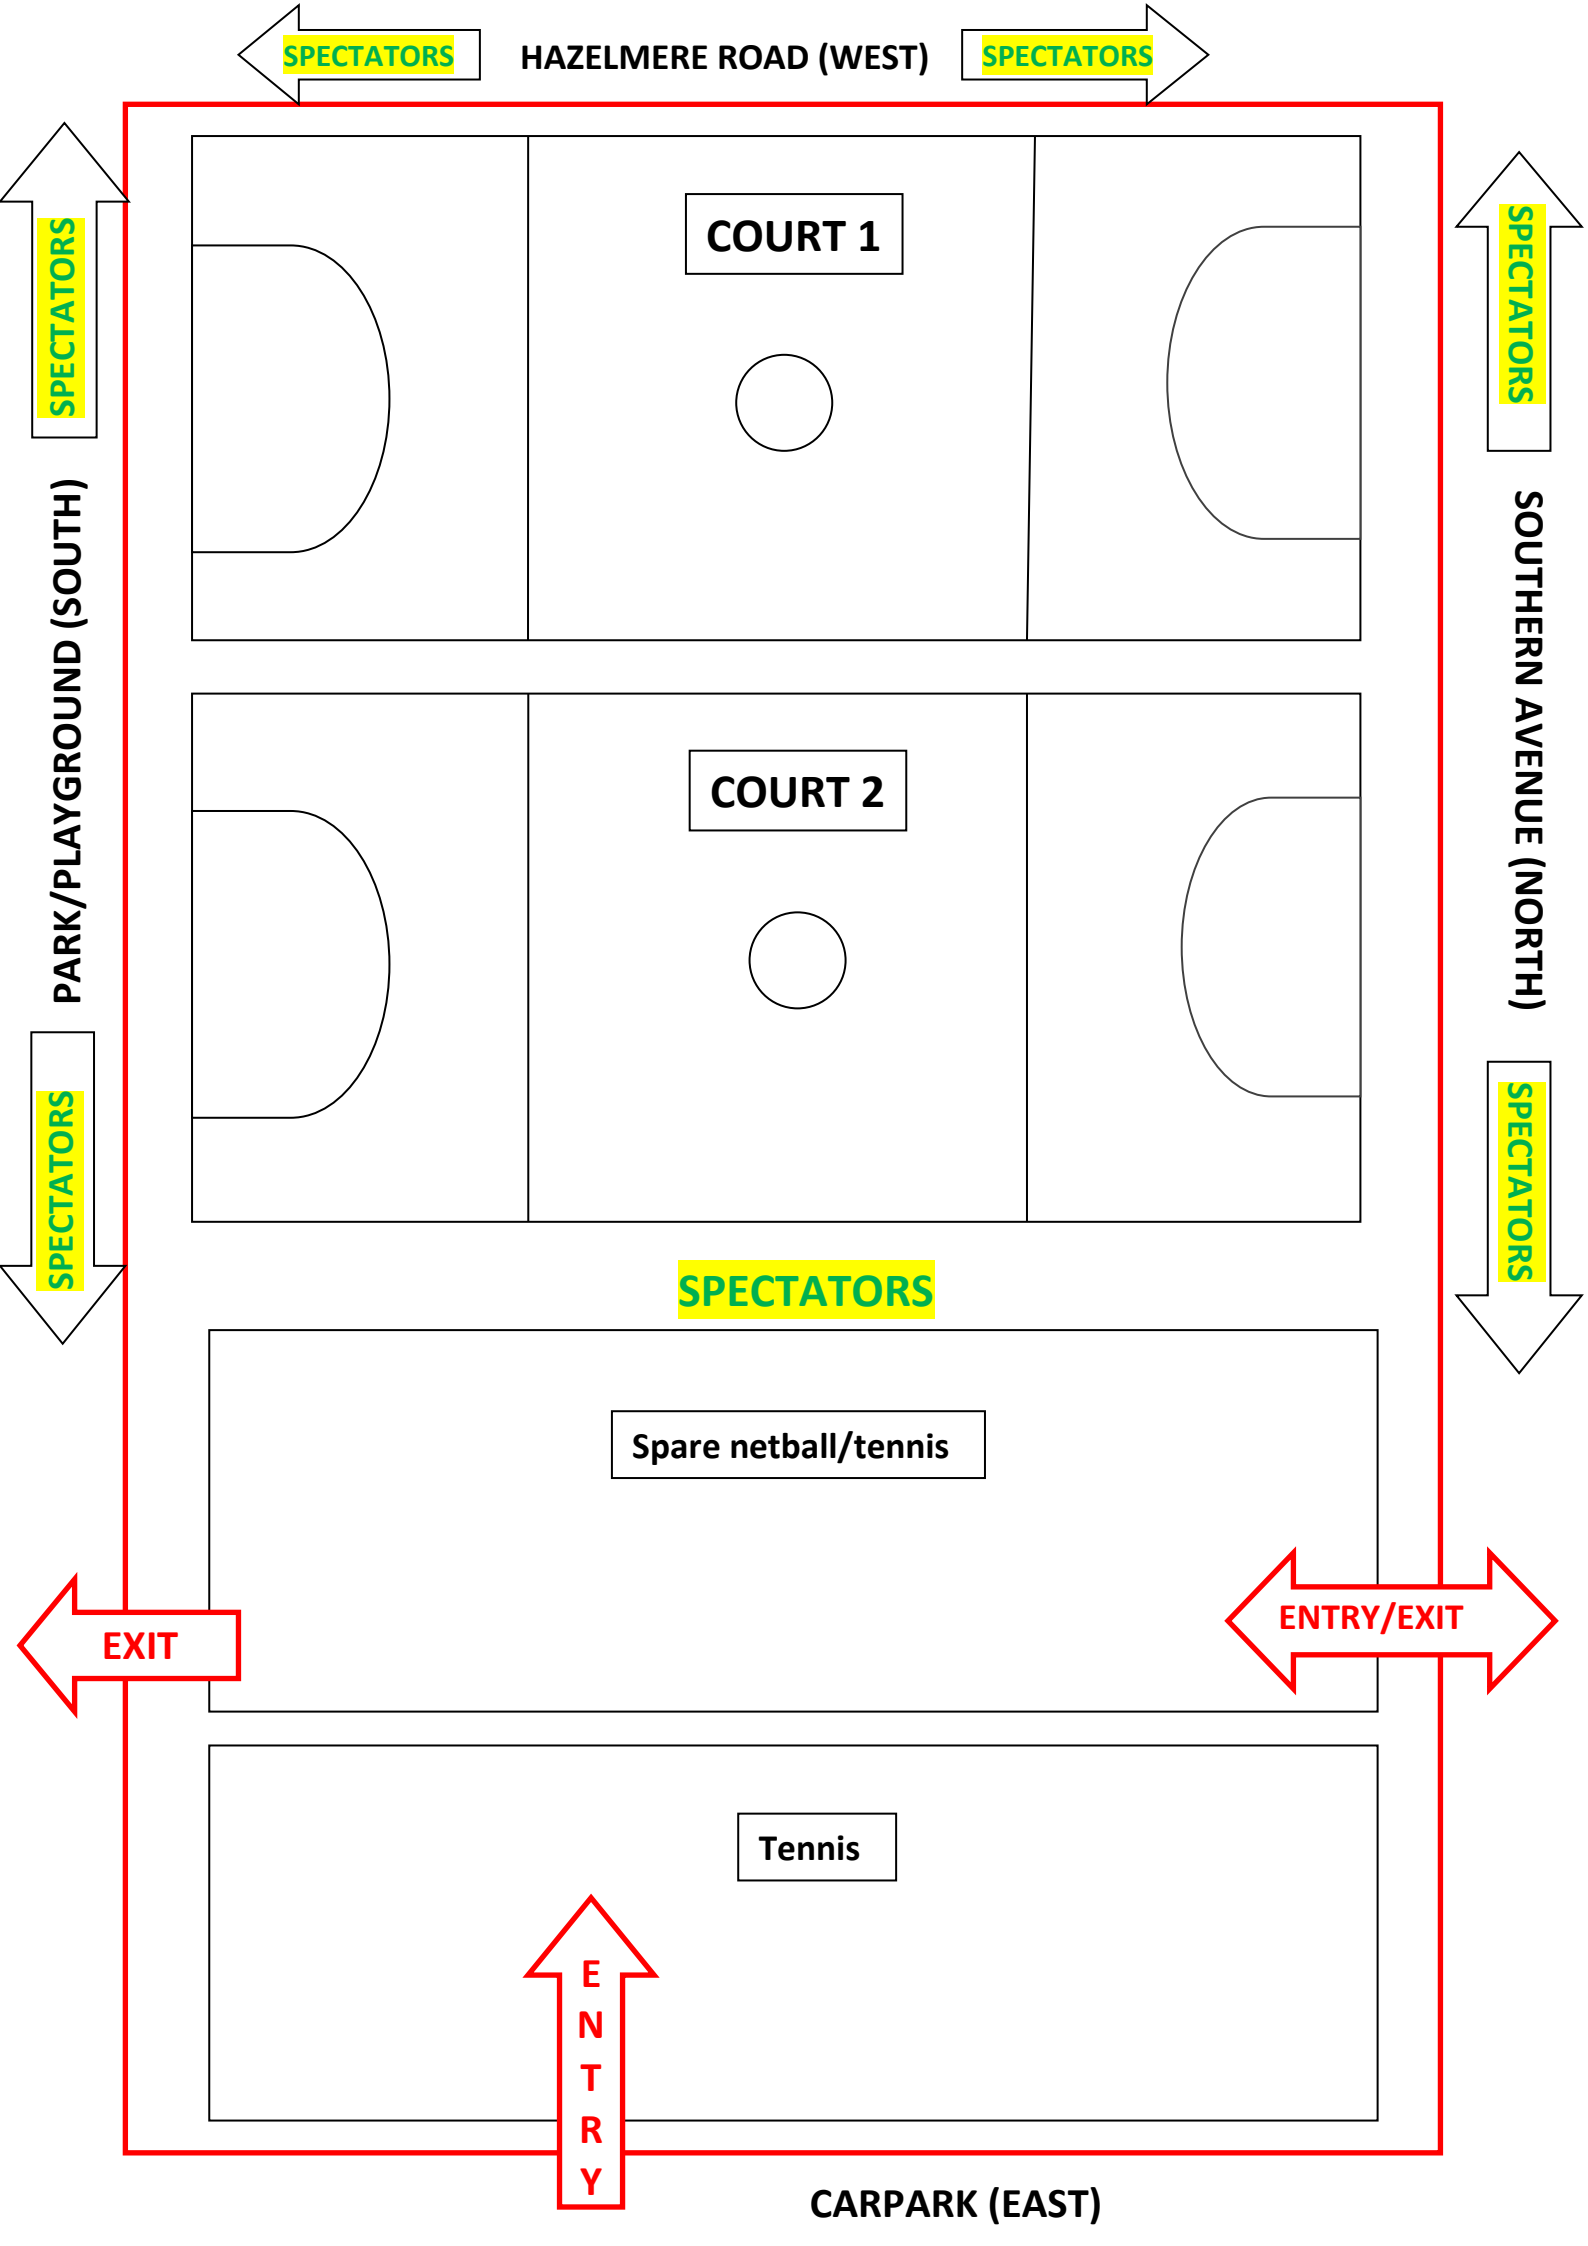

SPECTATORS

HAZELMERE ROAD (WEST)

SPECTATORS

SPECTATORS

PARK/PLAYGROUND (SOUTH)

SPECTATORS

SPECTATORS

SOUTHERN AVENUE (NORTH)

SPECTATORS

COURT 1

COURT 2

SPECTATORS

Spare netball/tennis

EXIT

ENTRY/EXIT

Tennis

ENTRY

CARPARK (EAST)